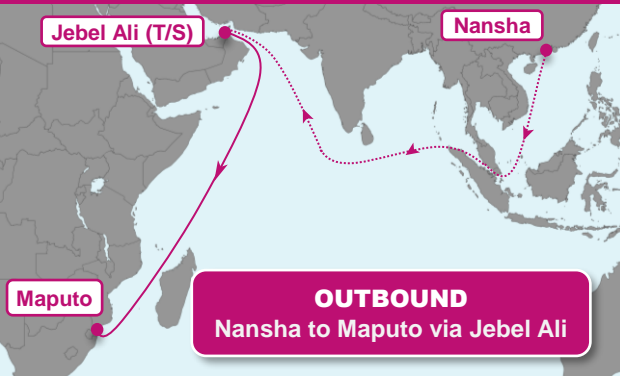

NEW SERVICE

Mozambique India Middle East (MIM)

ONE
OCEAN NETWORK EXPRESS

<Service Highlight>

- Expand the coverage to Maputo
- Feeder connection ex PRD ports to Nansha
- Total transit time 31 Days from Nansha to Maputo

<Service Schedule>

POL	SI Cutoff	VGM / CY Cutoff	CV Cutoff	ETD	ETA & Transit Time
					Jebel Ali (WED)
Nansha	THU 17:00	TUE 10:00	TUE 10:00	THU	14

POL	ETD	ETA & Transit Time
		Maputo (SUN)
Jebel Ali	SAT	14