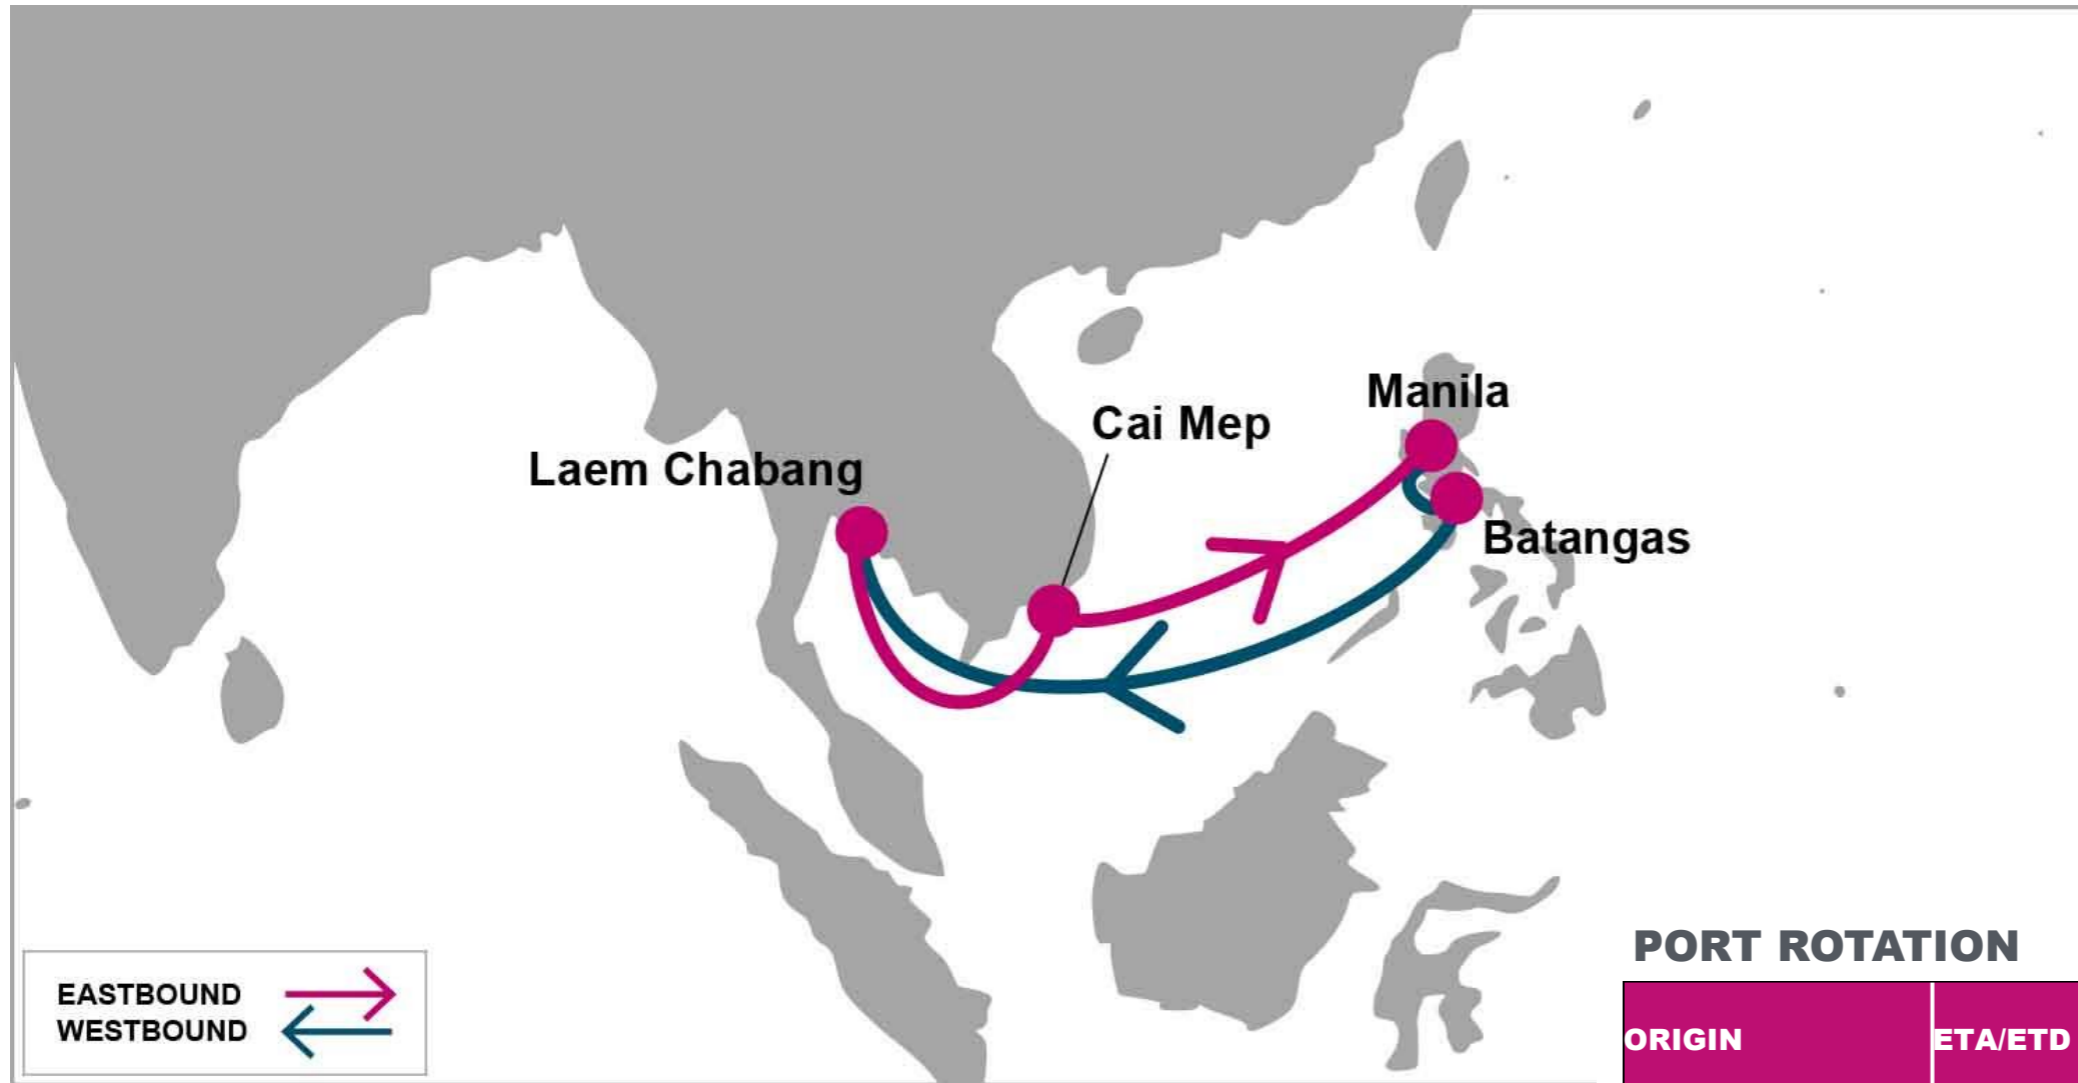

For more information, please click [here](#)

**PORT ROTATION**

(Terminals are subject to change)

ORIGIN	ETA/ETD	TERMINAL
Laem Chabang	SUN/MON	Hutchison Laem Chabang Terminal (HLT)
Cai Mep	WED/WED	Tan Cang Cai Mep Thi Vai Terminal (TCTT)
Manila	SAT/MON	Manila International Container Terminal (MICT)
Batangas	TUE/TUE	DP World Batangas
Laem Chabang	SUN/MON	Hutchison Laem Chabang Terminal (HLT)
<b>Turnaround days: 14</b>		

E/B	CMP	MNL	W/B	LCH
LCH	2	5	MNL	6
CMP		3	BTG	3

**KEY TRANSIT TABLE** - UNLOCODE PORT NAME & COUNTRY NAME

LCH: Laem Chabang, Thailand | CMP: Cai Mep, Vietnam | SGN: Ho Chi Minh, Vietnam | MNL: Manila, Philippines | BTG: Batangas, Philippines

NOTE: Transit times and port rotation are as of now and subject to change