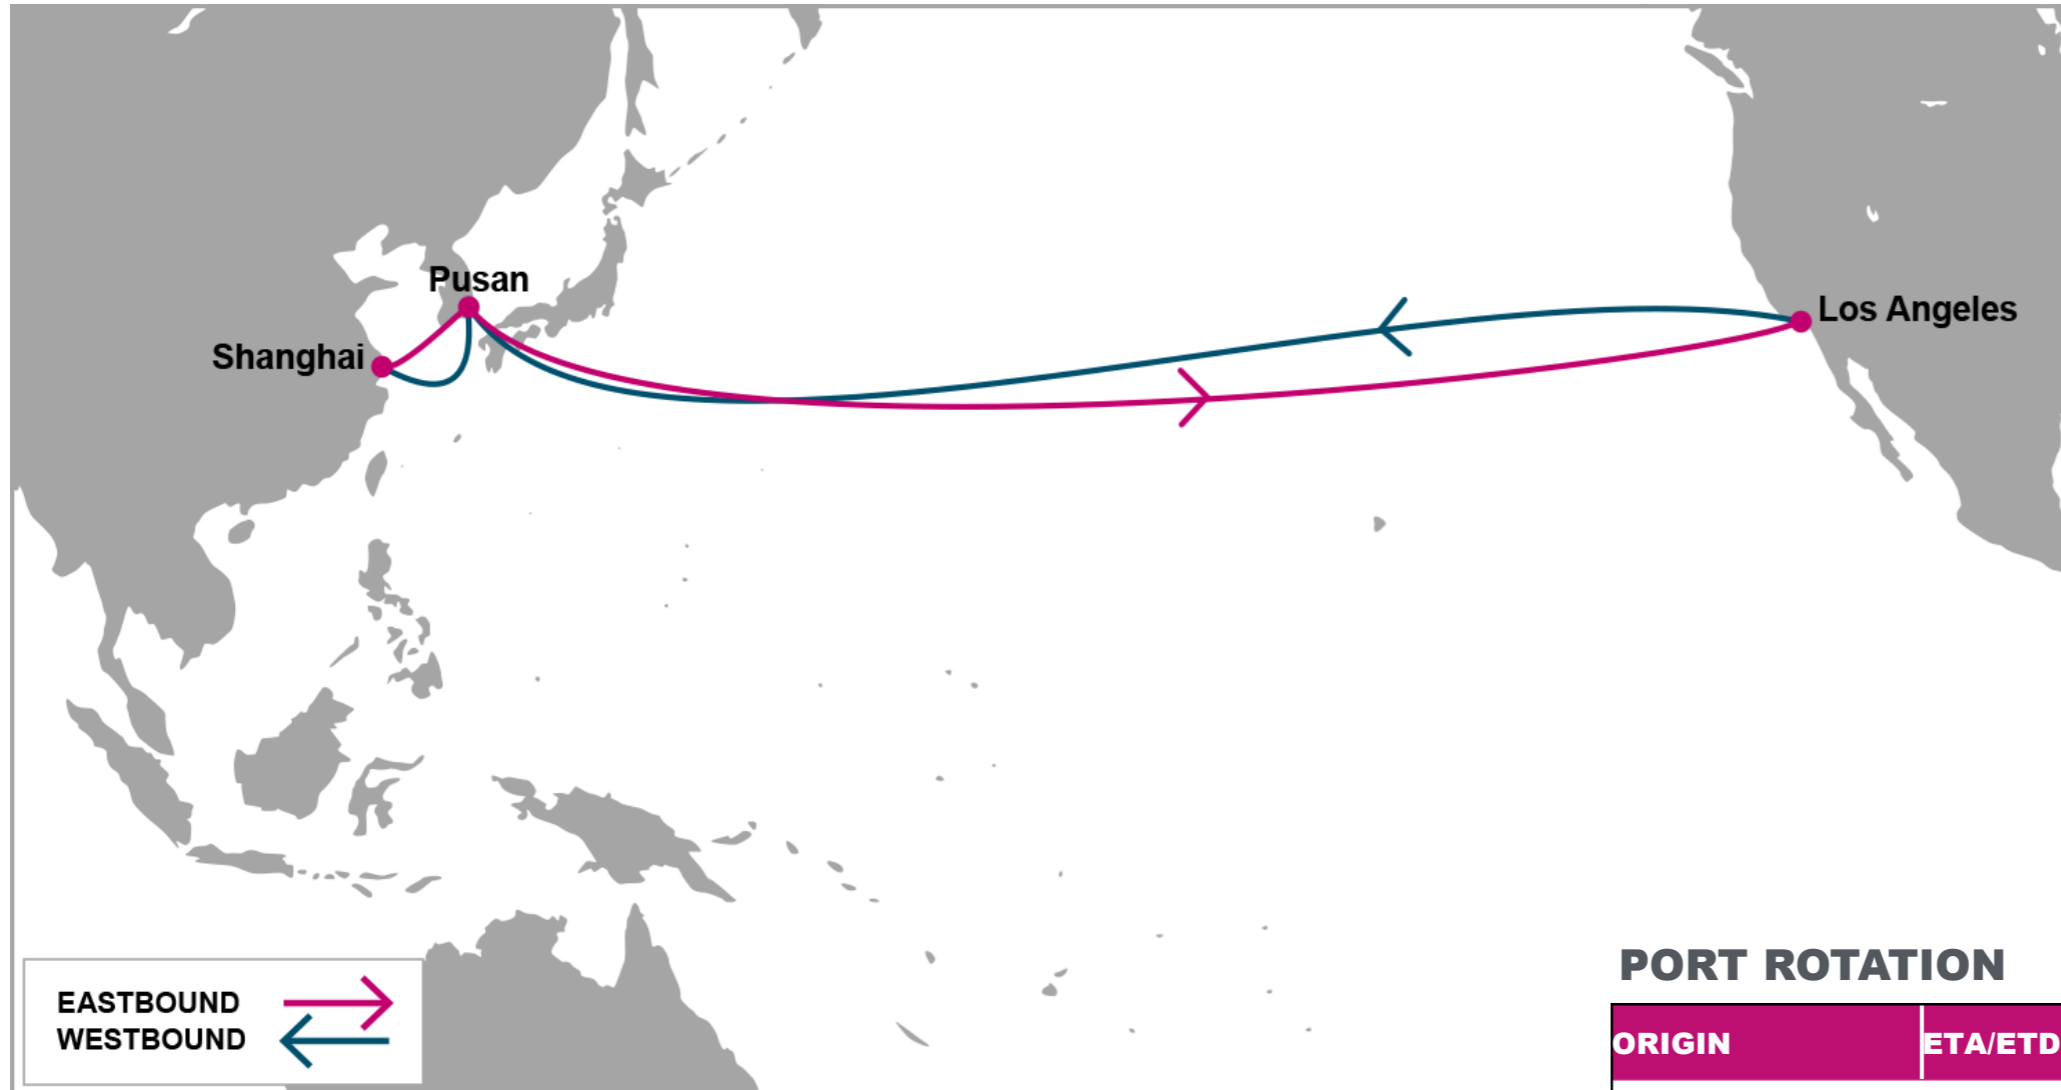

For more information, please click [here](#)

TPEB	LAX	TPWB	PUS	SHA
SHA	14	LAX	17	20
PUS	11			

PORT ROTATION

(Terminals are subject to change)

ORIGIN	ETA/ETD	TERMINAL
Shanghai	SUN/TUE	SIPG Waigaoqiao Phase II/III (SIPGZCT)
Pusan	WED/FRI	Pusan Newport Company (PNC)
Los Angeles	TUE/MON	TraPac
Pusan	THU/FRI	Pusan Newport Company (PNC)
Shanghai	SUN/TUE	SIPG Waigaoqiao Phase II/III (SIPGZCT)
Turnaround days: 42		

KEY TRANSIT TABLE - UNLOCODE PORT NAME & COUNTRY NAME

SHA: Shanghai, China | **PUS:** Pusan, South Korea | **LAX:** Los Angeles, USA

NOTE: Transit times and port rotation are as of now and subject to change