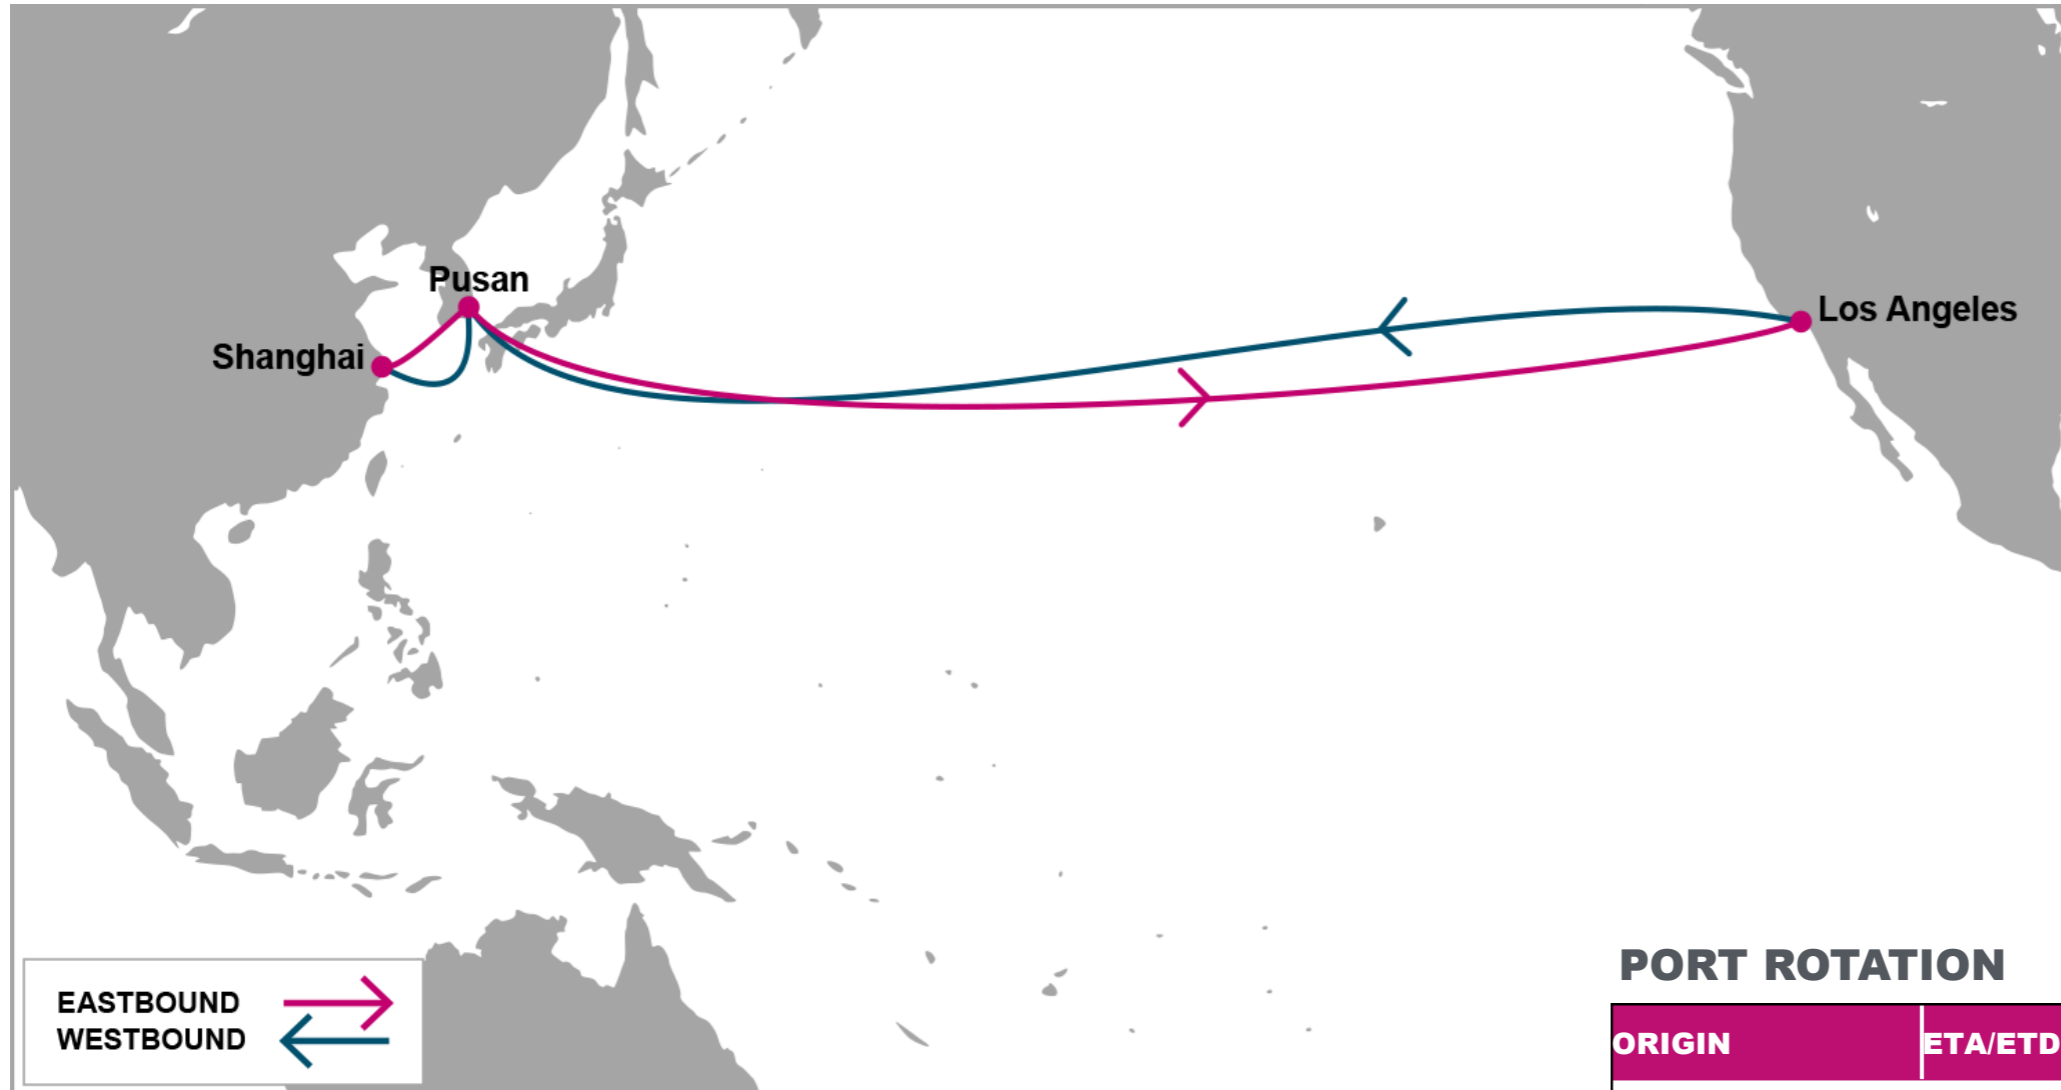

For more information, please click [here](#)

TPEB	LAX	TPWB	PUS	SHA
SHA	14	LAX	17	20
PUS	11			

**PORT ROTATION**

(Terminals are subject to change)

ORIGIN	ETA/ETD	TERMINAL
Shanghai	SUN/TUE	Wai Gao Qiao Phase 2 (SIPG Zhendong Container terminal Branch)
Pusan	WED/FRI	Pusan New Port Company
Los Angeles	TUE/MON	Trapac
Pusan	THU/FRI	Pusan New Port Company
Shanghai	SUN/TUE	Wai Gao Qiao Phase 2 (SIPG Zhendong Container terminal Branch)
<b>Turnaround days: 42</b>		

**KEY TRANSIT TABLE** - UNLOCODE PORT NAME & COUNTRY NAME

**SHA:** Shanghai, China | **PUS:** Pusan, South Korea | **LAX:** Los Angeles, USA

NOTE: Transit times and port rotation are as of now and subject to change