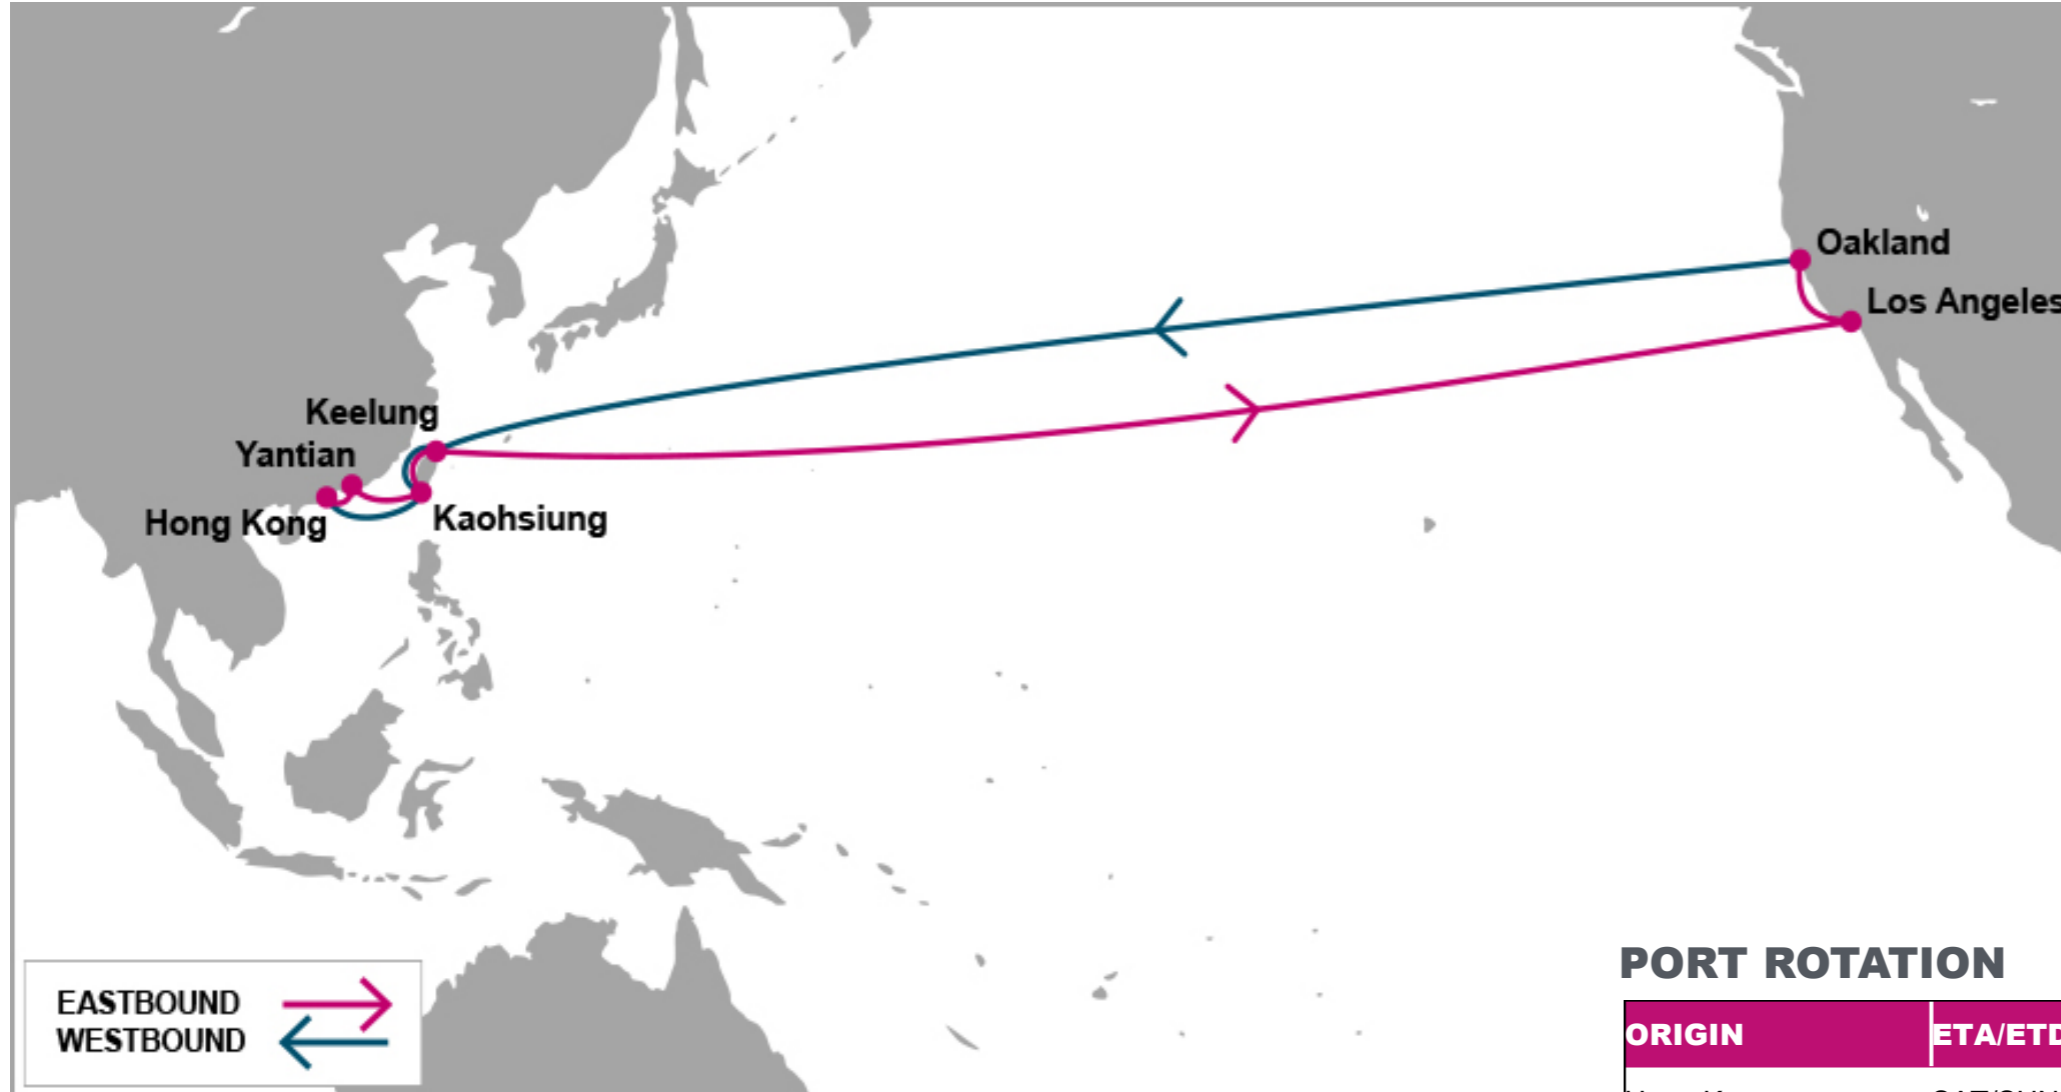

For more information, please click [here](#)

TPEB	LAX	OAK	TPWB	KEL	KHH	HKG	YTN
HKG	15	19	LAX	18	20	23	24
YTN	14	18	OAK	16	18	21	22
KHH	13	17					
KEL	12	16					

PORT ROTATION

(Terminals are subject to change)

ORIGIN	ETA/ETD	TERMINAL
Hong Kong	SAT/SUN	Hongkong International Terminals (HIT)
Yantian	SUN/MON	Yantian International Container Terminal (YICT)
Kaohsiung	TUE/TUE	Kao Ming Container Terminal (KMCT)
Keelung	WED/WED	China Container Terminal Corporation (berths 19 - 21)
Los Angeles	MON/THU	West Basin Container Terminal (WBCT)
Oakland	FRI/SAT	TraPac
Keelung	MON/MON	China Container Terminal Corporation (berths 19/20/21)
Kaohsiung	WED/WED	Kao Ming Container Terminal (KMCT)
Hong Kong	SAT/SUN	Hongkong International Terminals (HIT)
Turnaround days: 42		

KEY TRANSIT TABLE - UNLOCODE PORT NAME & COUNTRY NAME

HKG: Hong Kong, China | **YTN:** Yantian, China | **KHH:** Kaohsiung, Taiwan | **KEL:** Keelung, Taiwan | **LAX:** Los Angeles, USA | **OAK:** Oakland, USA

NOTE: Transit times and port rotation are as of now and subject to change