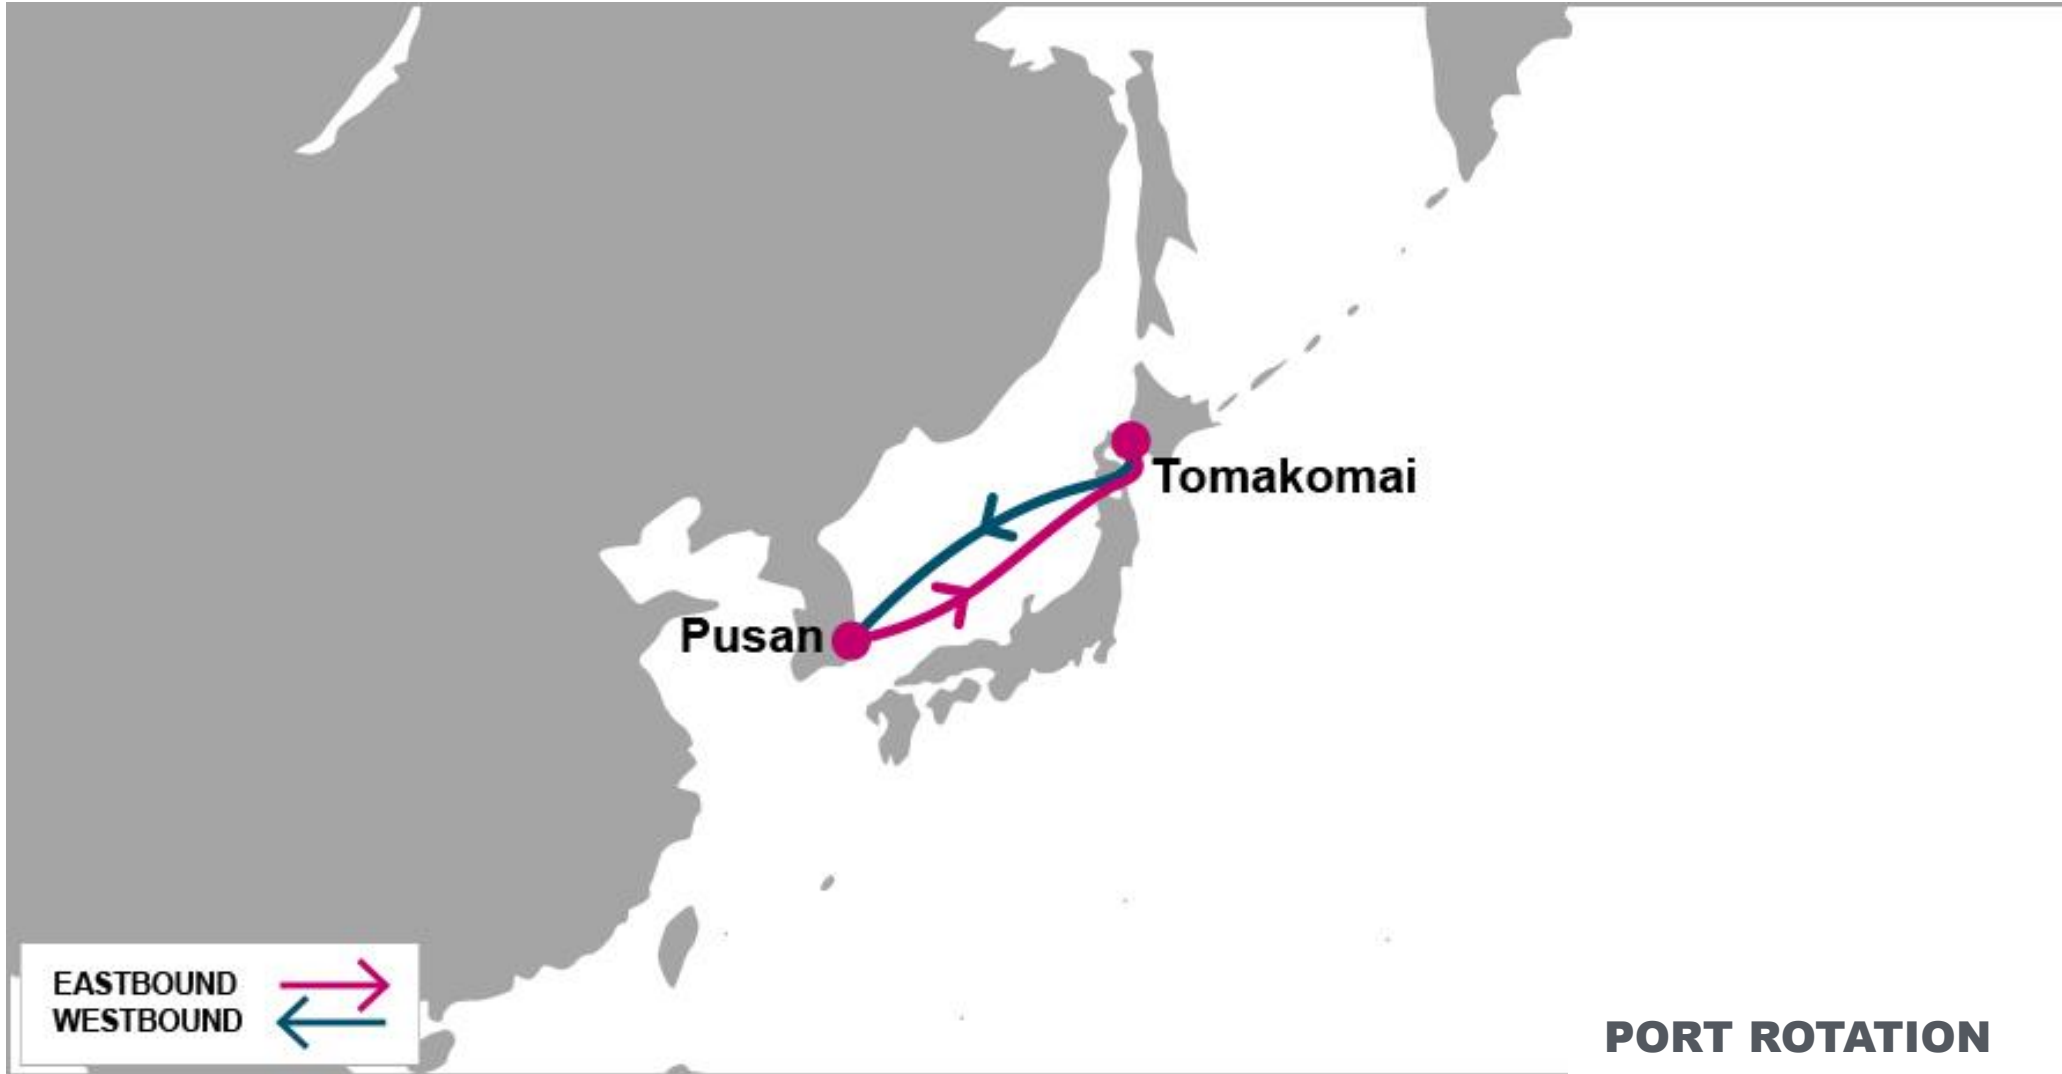

For more information, please click [here](#)

E/B	TMK	W/B	PUS
PUS	3	TMK	3

**PORT ROTATION**

(Terminals are subject to change)

ORIGIN	ETA/ETD	TERMINAL
Pusan	WED/WED	Pusan Newport Company
Tomakomai	SAT/SUN	Tomakomai International Container
Pusan	WED/WED	Pusan Newport Company
<b>Turnaround days: 7</b>		

**KEY TRANSIT TABLE** - UNLOCODE PORT NAME & COUNTRY NAME

**PUS:** Pusan, South Korea | **TMK:** Tomakomai, Japan

NOTE: Transit times and port rotation are as of now and subject to change