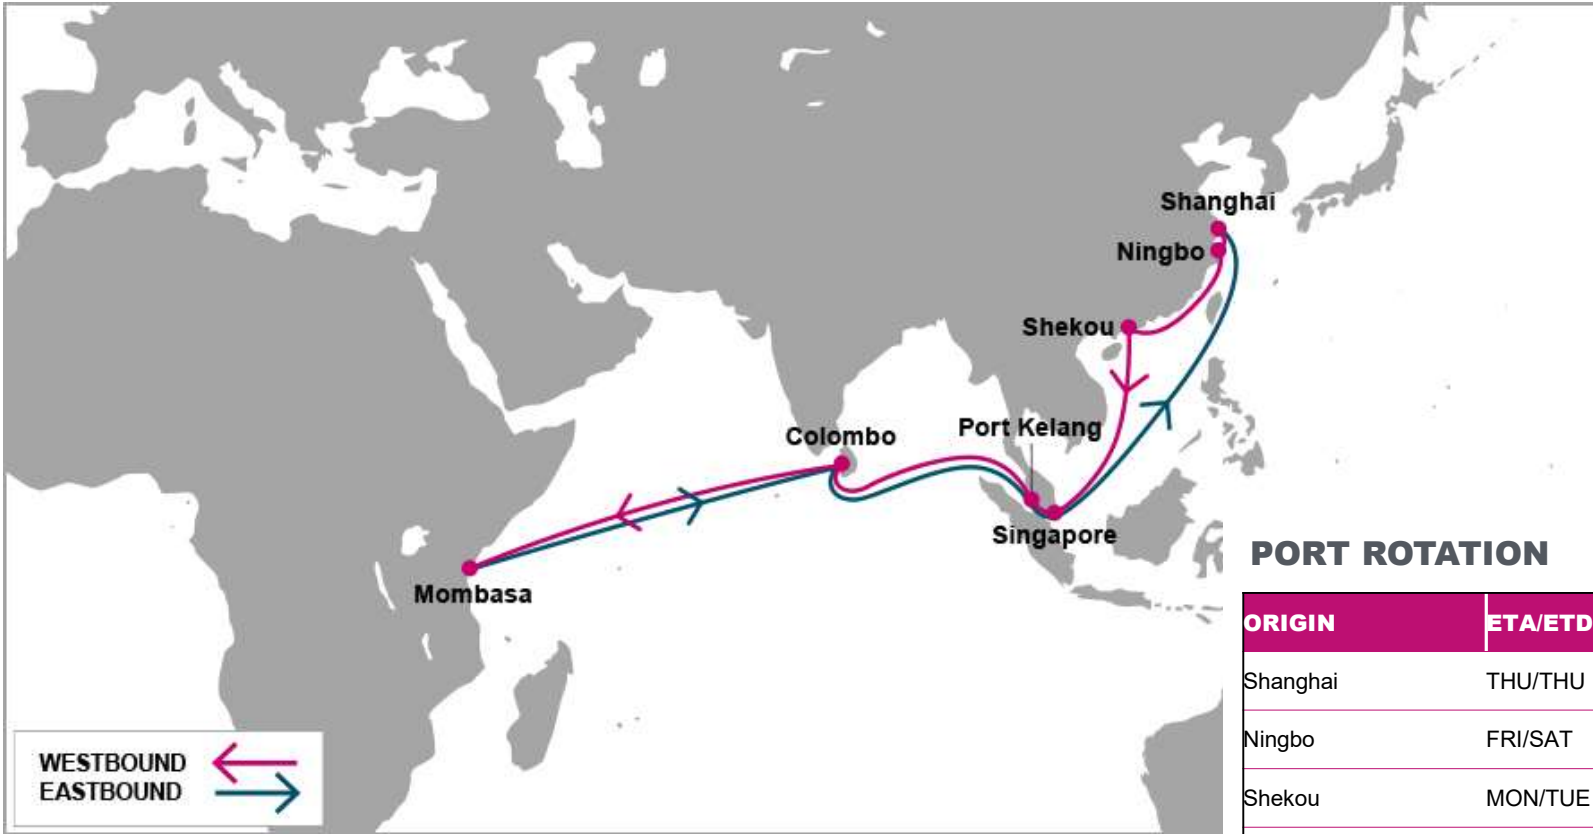

For more information, please click [here](#)

PORT ROTATION

(Terminals are subject to change)

ORIGIN	ETA/ETD	TERMINAL
Shanghai	THU/THU	Wai Gao Qiao Phase 2
Ningbo	FRI/SAT	Ningbo Beilun Container Terminal
Shekou	MON/TUE	Shekou Container Terminal
Singapore	SUN/SUN	PSA Singapore
Port Kelang	TUE/TUE	Westports
Colombo	SAT/SUN	JCT
Mombasa	SUN/WED	MCT
Colombo	THU/THU	JCT
Port Kelang	MON/TUE	Westports
Singapore	WED/THU	PSA Singapore
Shanghai	THU/THU	Wai Gao Qiao Phase 2
Turnaround days: 49		

W/B	MBA	E/B	CMB	PKG	SIN	SHA
SHA	24	MBA	8	12	14	22
NGB	22					
SHK	19					
SIN	14					
PKG	12					
CMB	7					

KEY TRANSIT TABLE - UNLOCODE PORT NAME & COUNTRY NAME

SHA: Shanghai, China | **NGB:** Ningbo, China | **SHK:** Shekou, China | **SIN:** Singapore, Singapore | **PKG:** Port Kelang, Malaysia | **CMB:** Colombo, Sri Lanka | **MBA:** Mombasa, Kenya

NOTE: Transit times and port rotation are as of now and subject to change