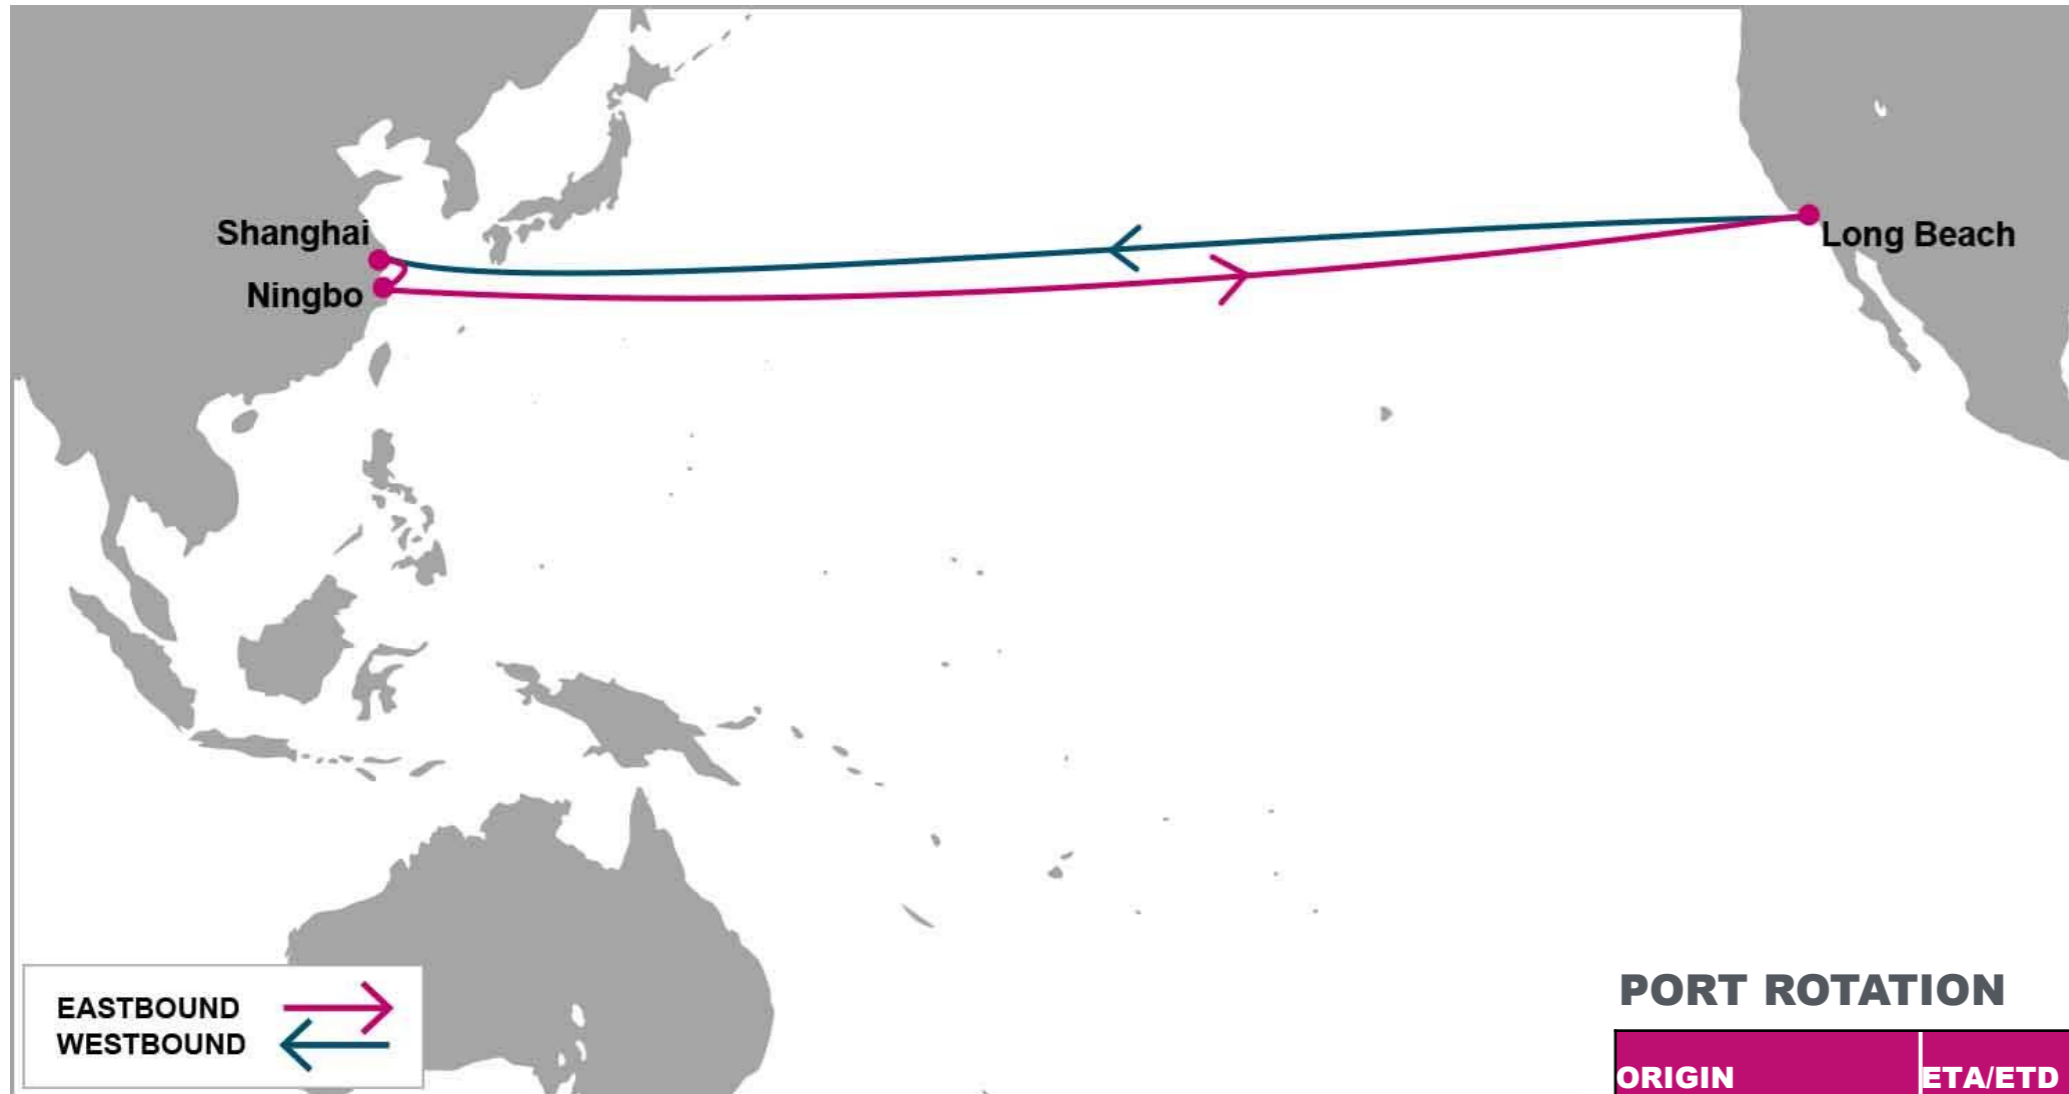

For more information, please click [here](#)

W/B	LGB	E/B	SHA	NBO
SHA	17	LGB	27	28
NBO	16			

PORT ROTATION

(Terminals are subject to change)

ORIGIN	ETA/ETD	TERMINAL
Shanghai	FRI/SUN	Shanghai Port Container Co. Ltd (WGQ)
Ningbo	MON/THU	Meishan Island International Container Terminal
Long Beach	SAT/THU	Pacific Container Terminal
Shanghai	WED/THU	Shanghai Port Container Co. Ltd (WGQ)
Turnaround days: 42		

KEY TRANSIT TABLE - UNLOCODE PORT NAME & COUNTRY NAME

SHA: Shanghai, China | NBO: Ningbo, China | LGB: Long Beach, USA

NOTE: Transit times and port rotation are as of now and subject to change