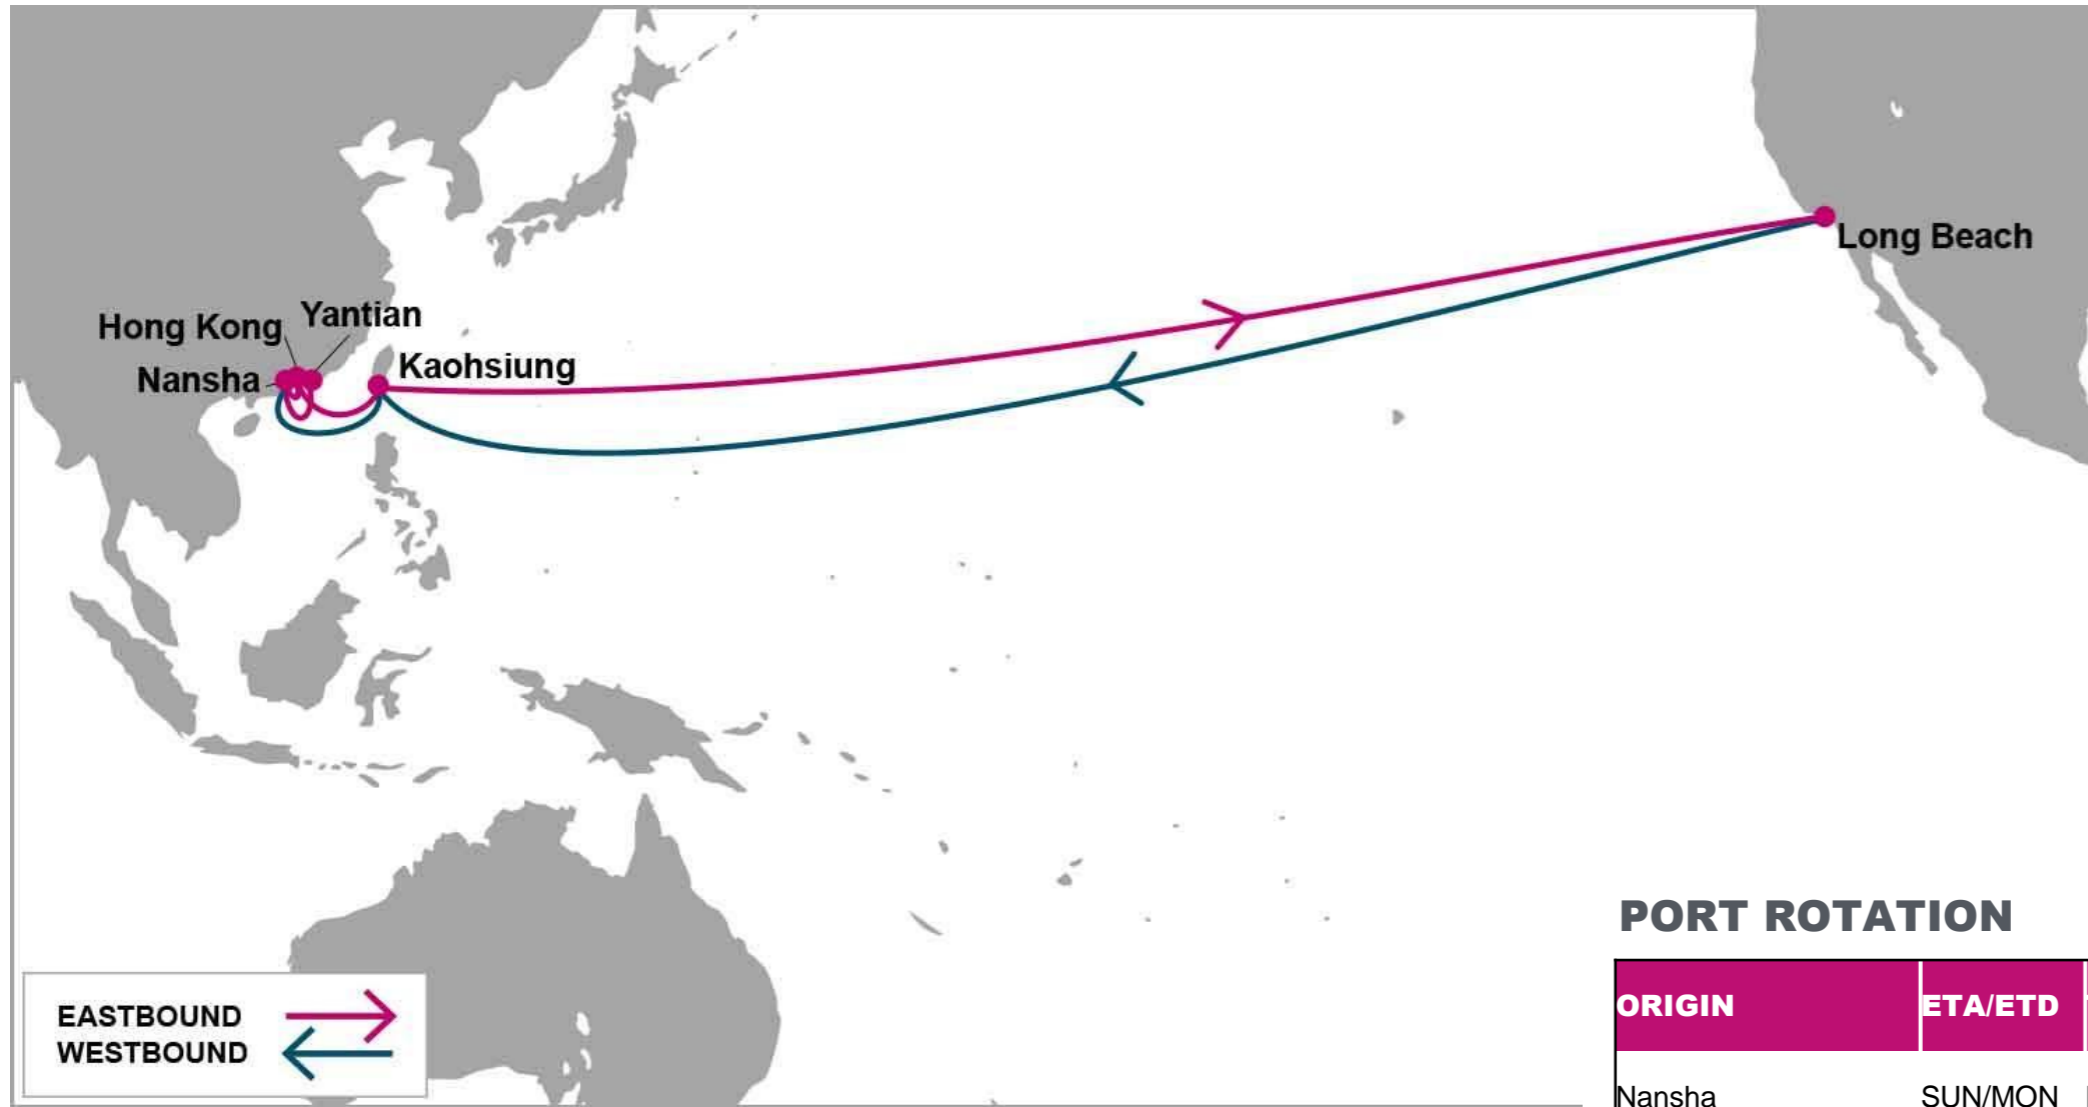

For more information, please click [here](#)

EASTBOUND   
WESTBOUND 

**PORT ROTATION**

(Terminals are subject to change)

ORIGIN	ETA/ETD	TERMINAL
Nansha	SUN/MON	Nansha New Port Terminal
Hong Kong	MON/TUE	Hongkong International Terminals (HIT)
Yantian	TUE/THU	Yantian International Container Terminal
Kaohsiung	THU/FRI	Kaohsiung Container Terminal
Long Beach	THU/WED	Long Beach Container Terminal
Kaohsiung	SAT/SUN	Kaohsiung Container Terminal
Nansha	SUN/MON	Nansha New Port Terminal
<b>Turnaround days: 49</b>		

E/B	LGB	W/B	KHH	NSA	HKG	YTN
NSA	17	LGB	17	25	26	27
HKG	16					
YTN	14					
KHH	13					

**KEY TRANSIT TABLE** - UNLOCODE PORT NAME & COUNTRY NAME

YTN: Yantian, China | NSA: Nansha, China | HKG: Hong Kong, China | KHH: Kaohsiung, Taiwan | LGB: Long Beach, USA

NOTE: Transit times and port rotation are as of now and subject to change