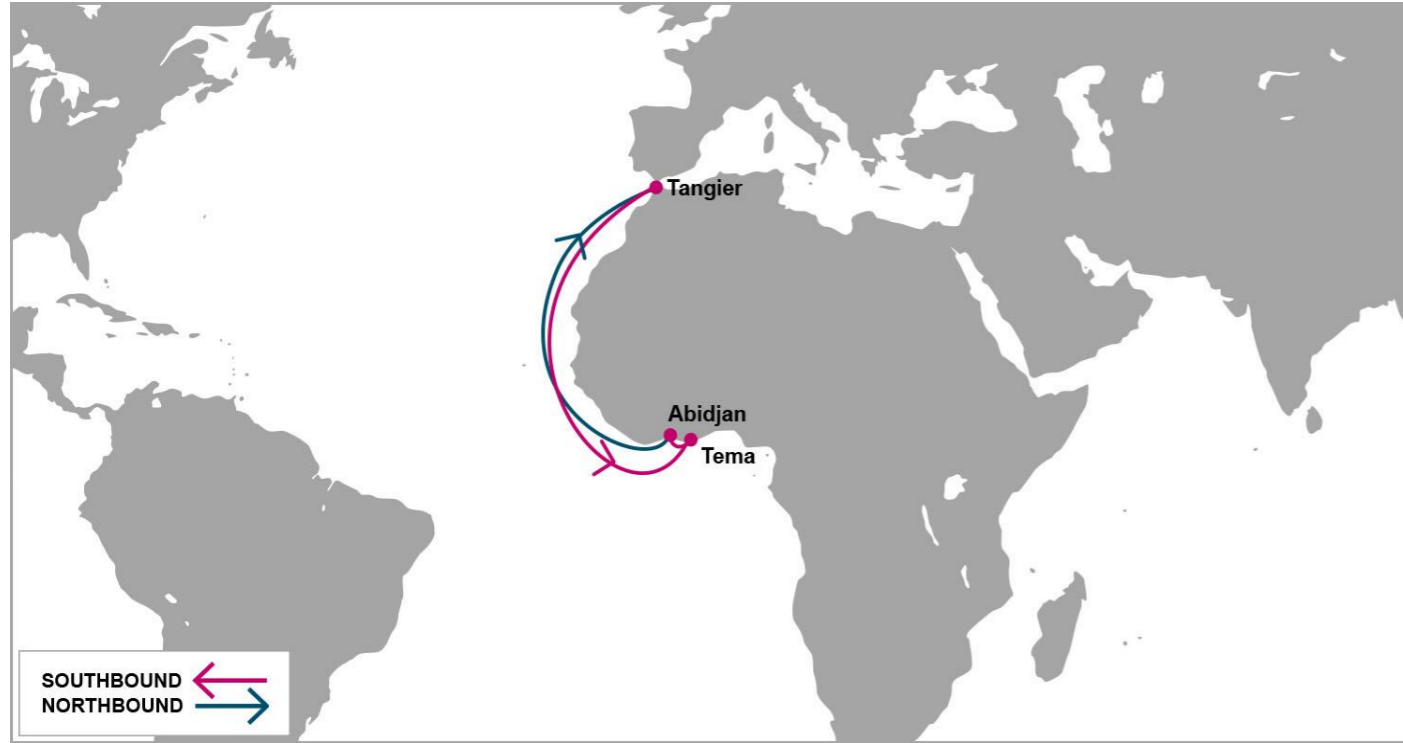

## ARS: Africa Rainbow Shuttle

### KEY TRANSIT TABLE

S/B	TEM	ABJ	N/B	TEM	ABJ	TNG
TNG	9	13	TEM	3	11	
			ABJ		7	

#### KEY TRANSIT TABLE - UNLOCODE PORT NAME & COUNTRY NAME

TNG: Tangier, Morocco | TEM: Tema, Ghana | ABJ: Abidjan, Côte d'Ivoire

### PORT ROTATION

(Terminals are subject to change)

ORIGIN	ETA/ETD	TERMINAL
Tangier	WED/THU	Eurogate
Tema	SAT/SUN	Meridian Port Services Ltd (MPS)
Abidjan	WED/THU	Abidjan Container Terminal
Tangier	THU/THU	Eurogate
<b>Turnaround days:</b>	<b>35</b>	