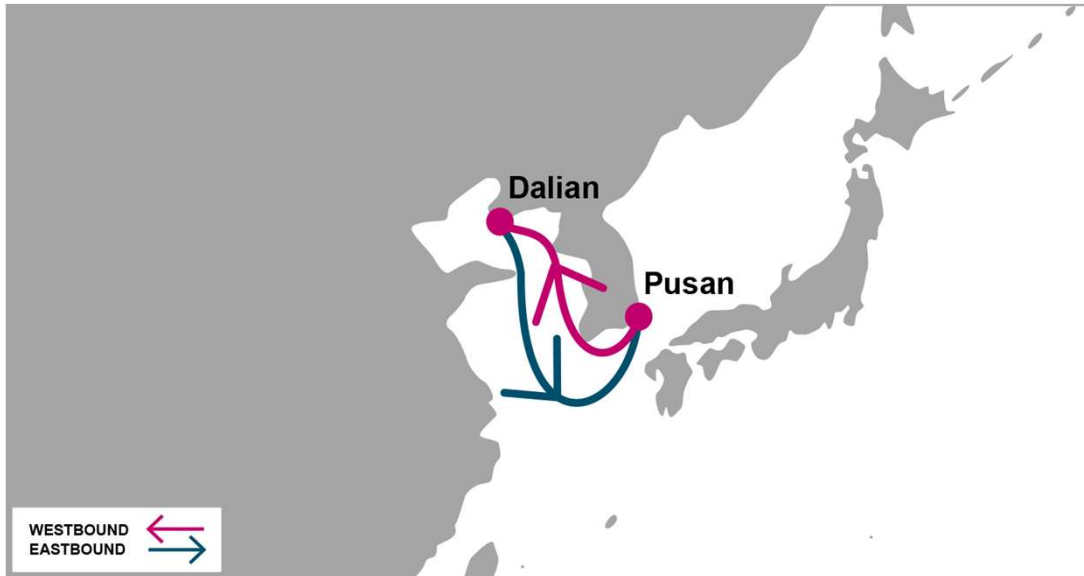

BHX2: Bohai Express 2

KEY TRANSIT TABLE

W/B	DLC	E/B	PUS
PUS	3	DLC	3

KEY TRANSIT TABLE - UNLOCODE PORT NAME & COUNTRY NAME

PUS: Pusan, Korea | DLC: Dalian, China

PORT ROTATION

(Terminals are subject to change)

ORIGIN	ETA/ETD	TERMINAL
Pusan	SAT/SAT	PNC
Dalian	TUE/WED	Dalian Container Terminal
Pusan	SAT/SAT	PNC

Turnaround days: 7

Weekly/Fixed Day Service

Last update : 25-Mar-2019