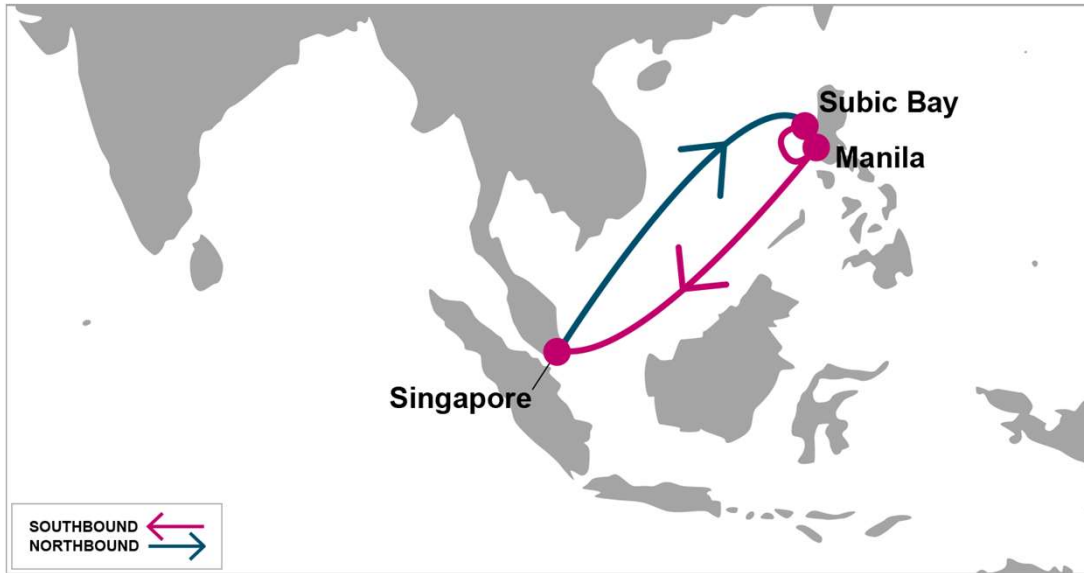

PID: Philippines Indonesia (Manila Loop)

KEY TRANSIT TABLE

S/B	SIN	SFS	N/B	SFS	MNL
SFS	8	14	SIN	5	5
MNL	5	11			

KEY TRANSIT TABLE - UNLOCODE PORT NAME & COUNTRY NAME

PORT ROTATION

(Terminals are subject to change)

ORIGIN	ETA/ETD	TERMINAL
Singapore	TUE/WED	PSA Singapore
Subic Bay	MON/MON	Subic Bay Terminal
Manila	MON/THU	Manila International Ctnr Port
Singapore	TUE/WED	PSA Singapore
Turnaround days:		14

Weekly/Fixed Day Service

Last update : 25-Mar-2019