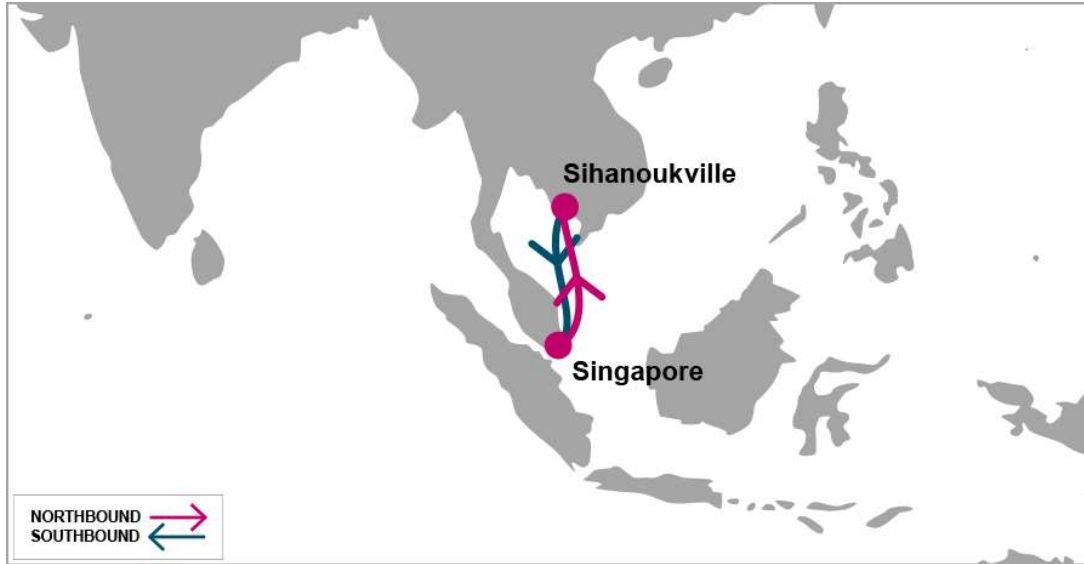

SIH: Sihanoukville Service

KEY TRANSIT TABLE

N/B	KOS	S/B	SIN
SIN	2	KOS	1

KEY TRANSIT TABLE - UNLOCODE PORT NAME & COUNTRY NAME

PORT ROTATION

(Terminals are subject to change)

ORIGIN	ETA/ETD	TERMINAL
Singapore	TUE/WED	PSA Singapore
Sihanoukville	FRI/MON	Sihanoukville Autonomous Port
Singapore	TUE/WED	PSA Singapore
Turnaround days:		7

Weekly/Fixed Day Service

Last update : 25-Mar-2019