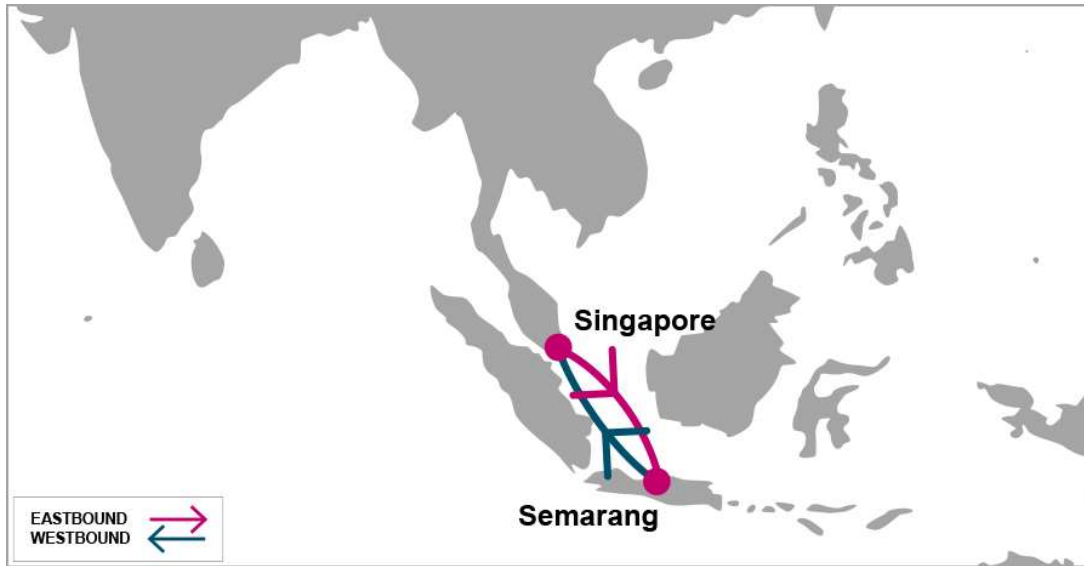

SRG: Semarang Service

KEY TRANSIT TABLE

E/B	SRG	W/B	SIN
SIN	3	SRG	2

KEY TRANSIT TABLE - UNLOCODE PORT NAME & COUNTRY NAME

SIN: Singapore, Singapore | SRG: Semarang, Indonesia

PORT ROTATION

(Terminals are subject to change)

ORIGIN	ETA/ETD	TERMINAL
Loop 1		
Singapore	MON/TUE	PSA Singapore
Semarang	FRI/SAT	Terminal Petikemas Semarang
Singapore	MON/TUE	PSA Singapore
Turnaround days:		7
Loop 2		
Singapore	SAT/SUN	PSA Singapore
Semarang	WED/THU	Terminal Petikemas Semarang
Singapore	SAT/SUN	PSA Singapore
Turnaround days:		7