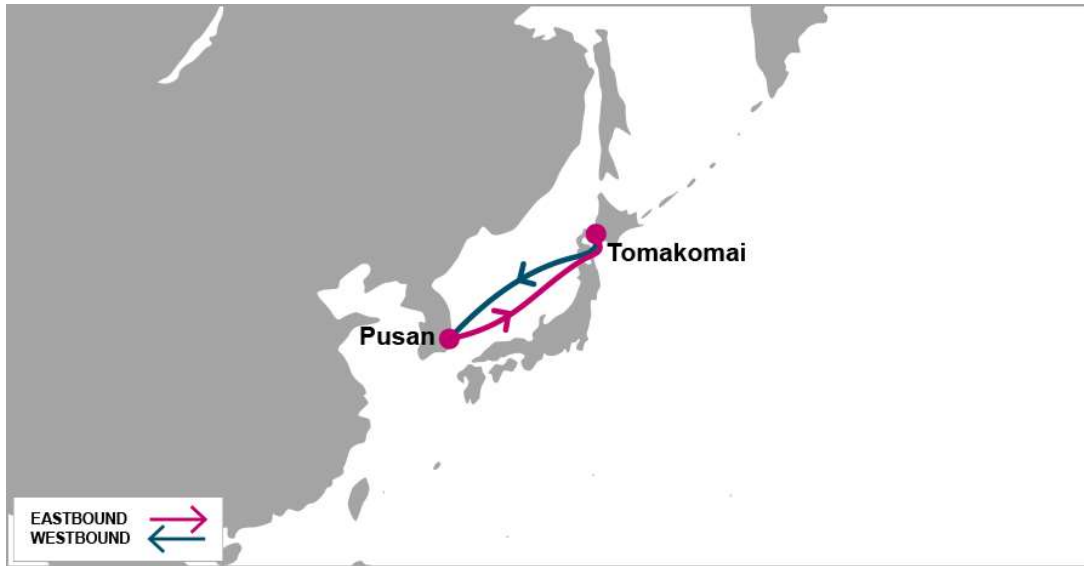

HAS: Hokkai Arirang Service

KEY TRANSIT TABLE

E/B	TMK	W/B	PUS
PUS	3	TMK	3

KEY TRANSIT TABLE - UNLOCODE PORT NAME & COUNTRY NAME

PUS: Pusan, South Korea | TMK: Tomakomai, Japan

PORT ROTATION

(Terminals are subject to change)

ORIGIN	ETA/ETD	TERMINAL
Pusan	WED/WED	Pusan Newport Company
Tomakomai	SAT/SUN	Tomakomai International Container
Pusan	WED/WED	Pusan Newport Company
Turnaround days:		7

Weekly/Fixed Day Service

Last update : 25-Mar-2019