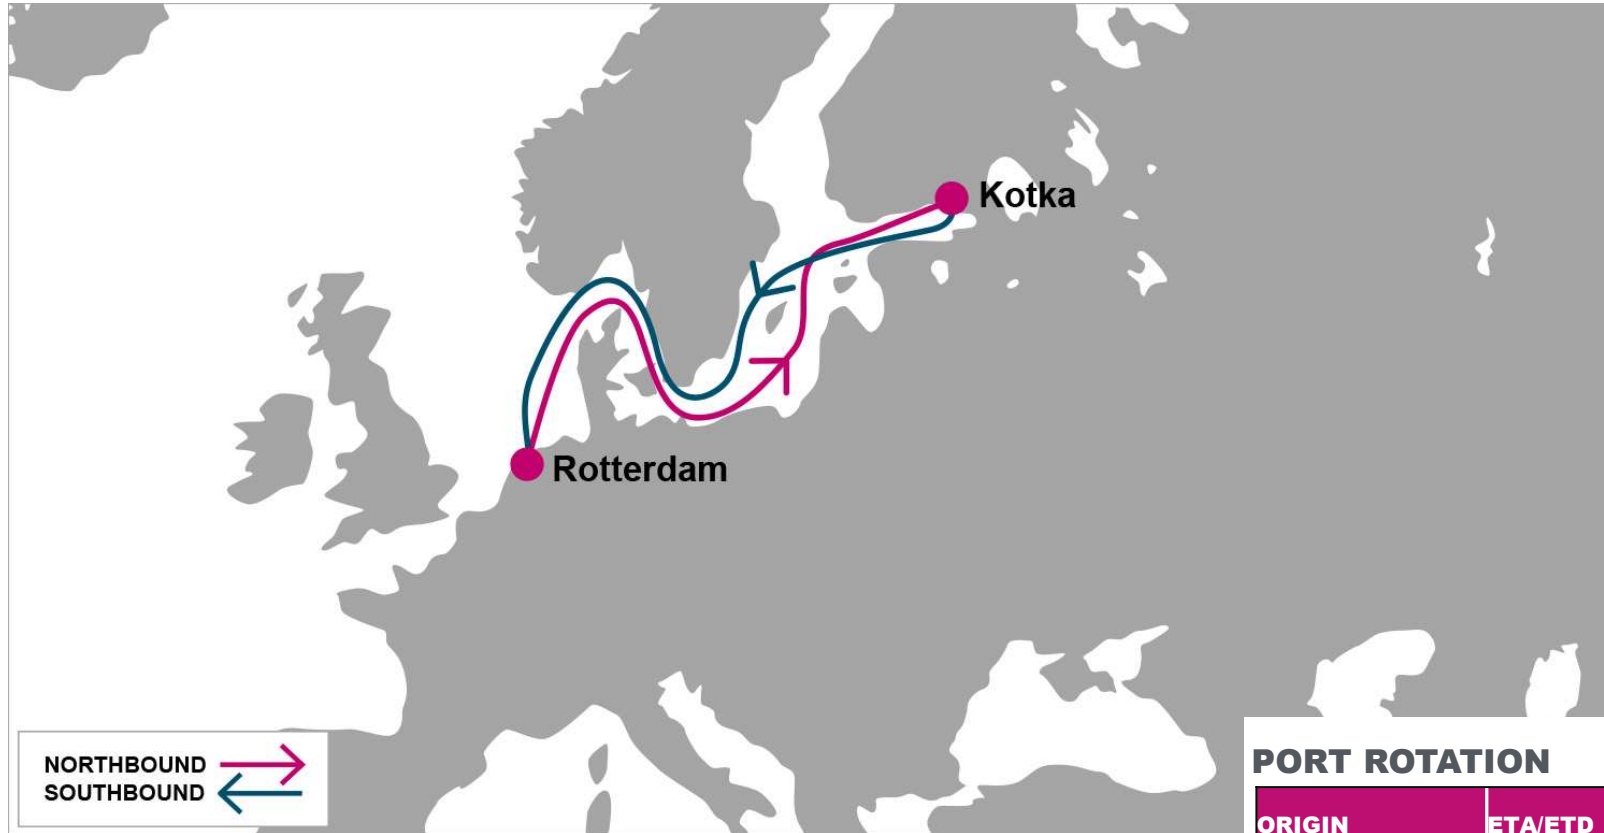

For more information, please click [here](#)

N/B	KTK	S/B	RTM
RTM¹	2	KTK	3
RTM²	1		

PORT ROTATION

(Terminals are subject to change)

ORIGIN	ETA/ETD	TERMINAL
Rotterdam¹	SAT/MON	Rotterdam World Gateway (RWG)
Rotterdam²	MON/TUE	ECT Delta Terminal
Kotka	WED/WED	Steveco Mussalo
Rotterdam	SAT/MON	Rotterdam World Gateway (RWG)
Turnaround days: 7		

KEY TRANSIT TABLE - UNLOCODE PORT NAME & COUNTRY NAME

RTM: Rotterdam, Netherland | KTK: Kotka, Finland

NOTE: Transit times and port rotation are as of now and subject to change