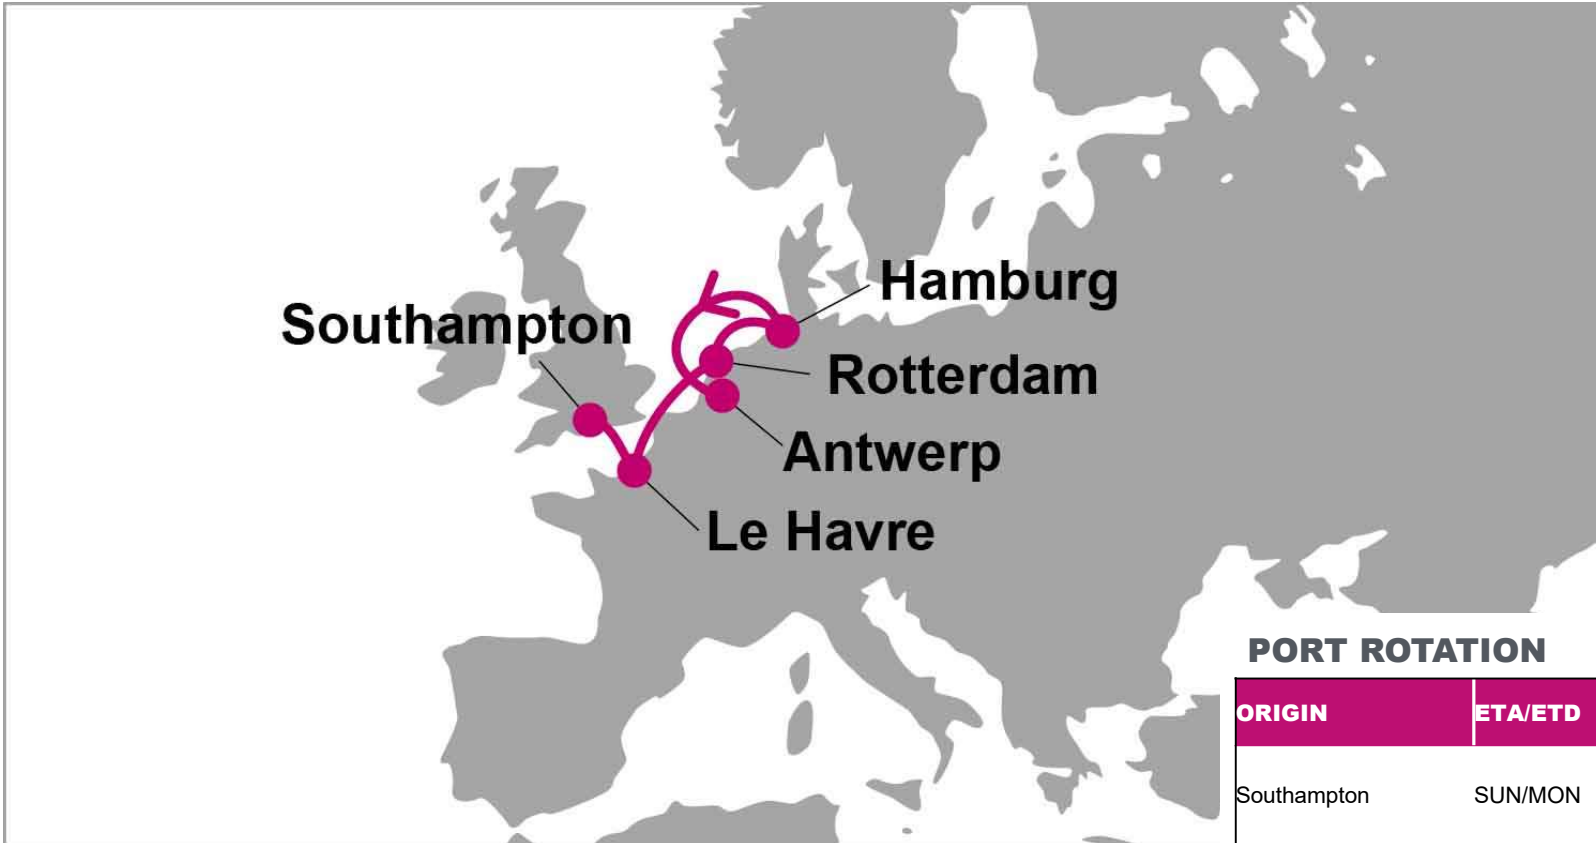

For more information, please click [here](#)

PORT ROTATION

(Terminals are subject to change)

ORIGIN	ETA/ETD	TERMINAL
Southampton	SUN/MON	DP World Southampton Container Terminal (SCT)
Le Havre	WED/WED	North Terminals - Quais de l'Atlantique (CNMP)
Rotterdam	THU/FRI	ECT Delta Terminal
Hamburg	SAT/SUN	Container Terminal Altenwerder (CTA)
Antwerp	TUE/TUE	PSA Europe Terminal

FM/TO	LEH	RTM	HAM	ANR
SOU	3	4	6	9

KEY TRANSIT TABLE - UNLOCODE PORT NAME & COUNTRY NAME

SOU: Southampton, UK | **RTM:** Rotterdam, Netherland | **HAM:** Hamburg, Germany | **ANR:** Antwerp, Belgium | **LEH:** Le Havre, France

NOTE: Transit times and port rotation are as of now and subject to change