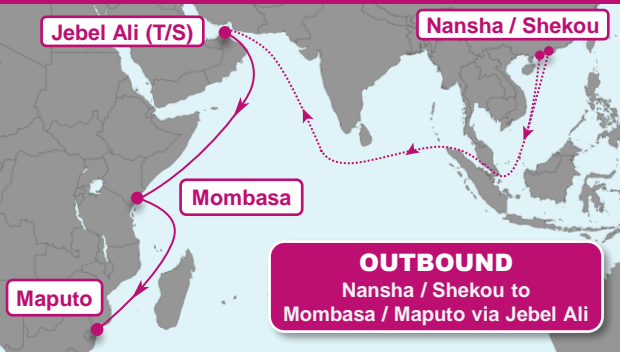

NEW SERVICE

Mozambique India Middle East (MIM)

ONE
OCEAN NETWORK EXPRESS

Service Highlight

- ❖ Expand the coverage to Mombasa and Maputo
- ❖ Feeder connection ex PRD ports to Nansha or Shekou
- ❖ Competitive transit time and greater flexibility

<Service Schedule>

POL	Service	SI Cutoff	VGM / CY Cutoff	CV Cutoff	ETD	ETA & Transit Time
						Jebel Ali
Nansha	AG4	THU 17:00	TUE 10:00	TUE 10:00	THU	14
Shekou	AG3	SUN 17:00	FRI 09:00	FRI 09:00	SUN	14

POL	Service	ETD	ETA & Transit Time	
			Mombasa (TUE)	Maputo (SUN)
Jebel Ali	MIM	SAT	10	15