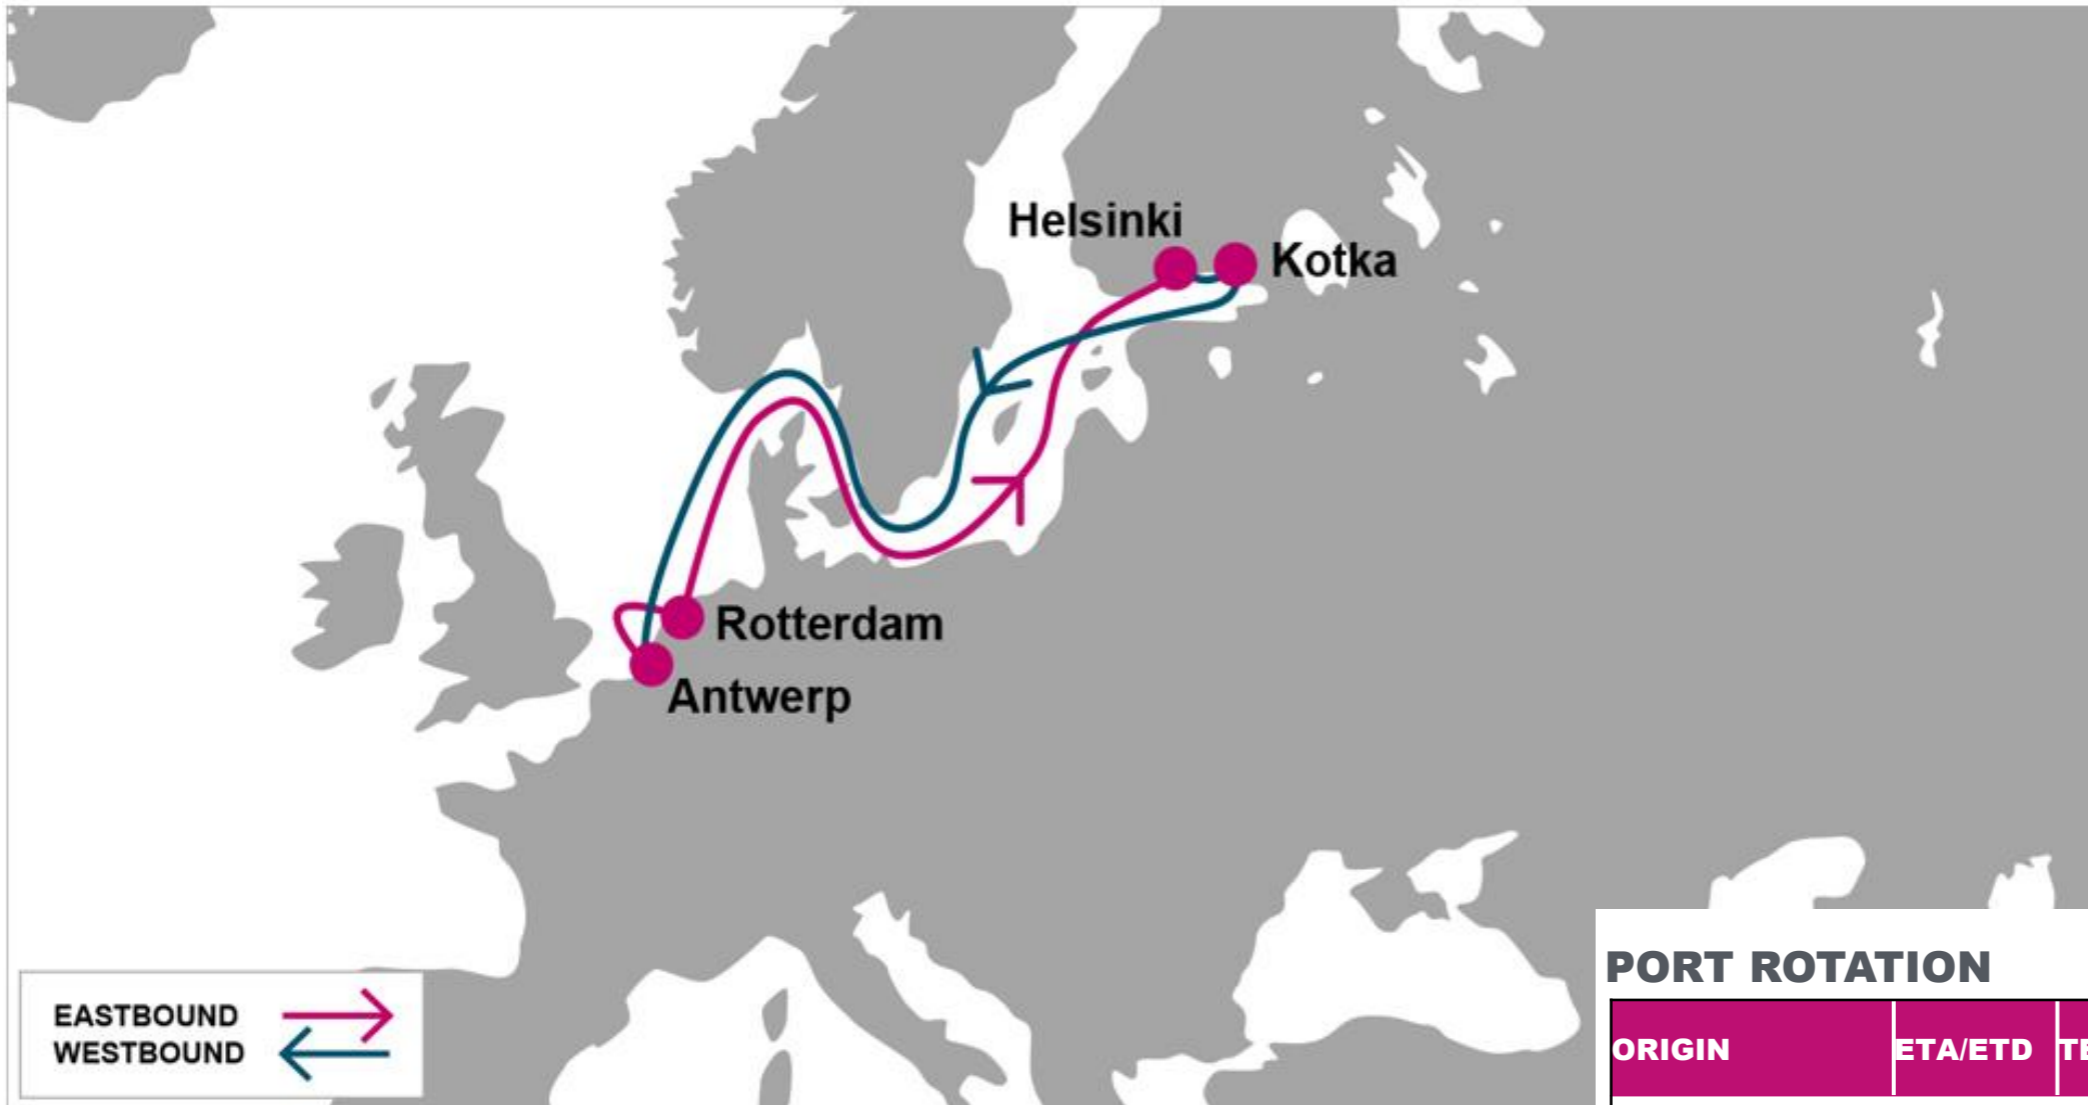

For more information, please click [here](#)

EASTBOUND →
WESTBOUND ←

PORT ROTATION

(Terminals are subject to change)

ORIGIN	ETA/ETD	TERMINAL
Antwerp	TUE/WED	PSA Noordzee Terminal
Rotterdam	THU/FRI	ECT Delta Terminal
Helsinki	MON/TUE	Finnsteve Terminal Vuosaari
Kotka	WED/THU	Steveco Mussal
Antwerp	MON/TUE	PSA Noordzee Terminal

FM/TO	HEL	KTK	FM/TO	ANR
ANR	5	7	HEL	6
RTM	3	5	KTK	4

KEY TRANSIT TABLE - UNLOCODE PORT NAME & COUNTRY NAME

ANR: Antwerp, Belgium | RTM: Rotterdam, Netherland | HEL: Helsinki, Finland | KTK: Kotka, Finland

NOTE: Transit times and port rotation are as of now and subject to change